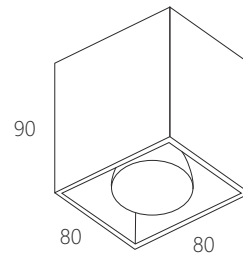

luminis lamps

Box 80 tech sheet

CE F IP 20

Body Colour

White

Black

Anthracite

Iron Rust

**GU 10**

Nominal Wattage	8 W
Nominal luminous flux	575 lm
Color temperature	2700 K, 3000 K, 4000 K
Beam angle	36°
Nominal voltage	220V AC
CRI (Ra)	80

Box 80 is basic cube shape ceiling lamp. It has no visible outside screws. Lamp comes in four basic colours and can be made in any other on request. Lamp height is 90mm but can be also made in custom dimension..