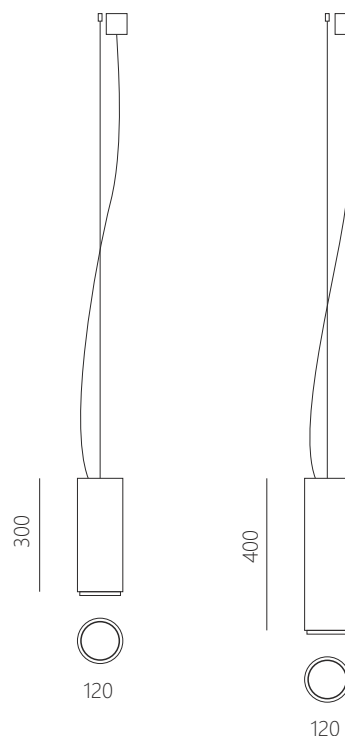

One Hundred-Twenty Suspension tech sheet

CE F IP 20

Body Colour

- White
- Black
- Custom

Nominal Voltage 220V AC
 Colour Temperature 3000K, 4000K
 CRI (Ra) 83
 Beam Angle 24°, 40°
 Nominal Wattage 15,5W - 1200 lm
 22,5W - 1750 lm

Fabric Cable Colour

The One Hundred-Twenty suspension is an aluminium lamp available in two sizes. It can be made in different sizes upon request. The standard colours are black and white, but it can be made in any other colour upon request. The colour of the textile cable can be chosen from among 20 different colours. The basic version of the lamp has an AR 111 220V retrofit module from 1200lm to 1800lm. It is also possible to order the same lamp with a high-output constant current module up to 3800lm, either with or without a power supply.