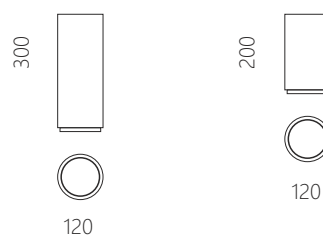

One Hundred-Twenty ceiling tech sheet

CE F IP 20

Body Colour

- White
- Black
- Custom

Nominal Voltage	220V AC
Colour Temperature	3000K, 4000K
CRI (Ra)	83
Beam Angle	24°, 40°
Nominal Wattage	15,5W - 1200 lm 22,5W - 1750 lm

The One Hundred-Twenty ceiling is an aluminium lamp available in two sizes. It can be made in different sizes upon request. It is available in two standard colours, black and white, but it can be made in any other colour upon request. The basic version of the lamp has an AR 111 220V retrofit module from 1200lm to 1800lm. It is also possible to order the same lamp with a high-output constant current module up to 3800lm, either with or without a power supply.