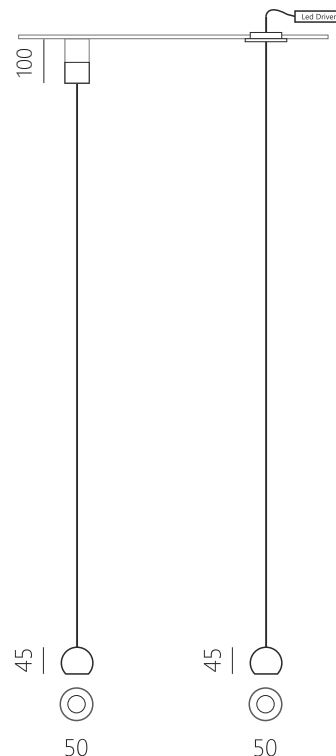

Fifty O suspension tech sheet

CE F IP 20

Body Colour

- White
- Black
- Custom

Coax LED cable 2,8mm

- Black
- White
- Red
- Transparent

350mA

Nominal Wattage	4W
Nominal Luminous Flux	450 lm
Colour Temperature	3000 K
Beam Angle	40°
Nominal Current	350 mA
CRI (Ra)	80
Power supply to order separately	

220 V

Nominal Wattage	4W
Nominal Luminous Flux	450 lm
Colour Temperature	3000 K
Beam Angle	40°
Nominal Current	350 mA
CRI (Ra)	80
Power supply to integrated in ceiling rosette 100mm	

The Fifty O suspension is a decorative 50mm ball shape lamp. The standard colours are black and white . It can be made in any other colour upon request. It has a high output 350mA LED module with 450lm Lamp comes with or without power supply and there is a choice of four colours of 2,8mm led cable.