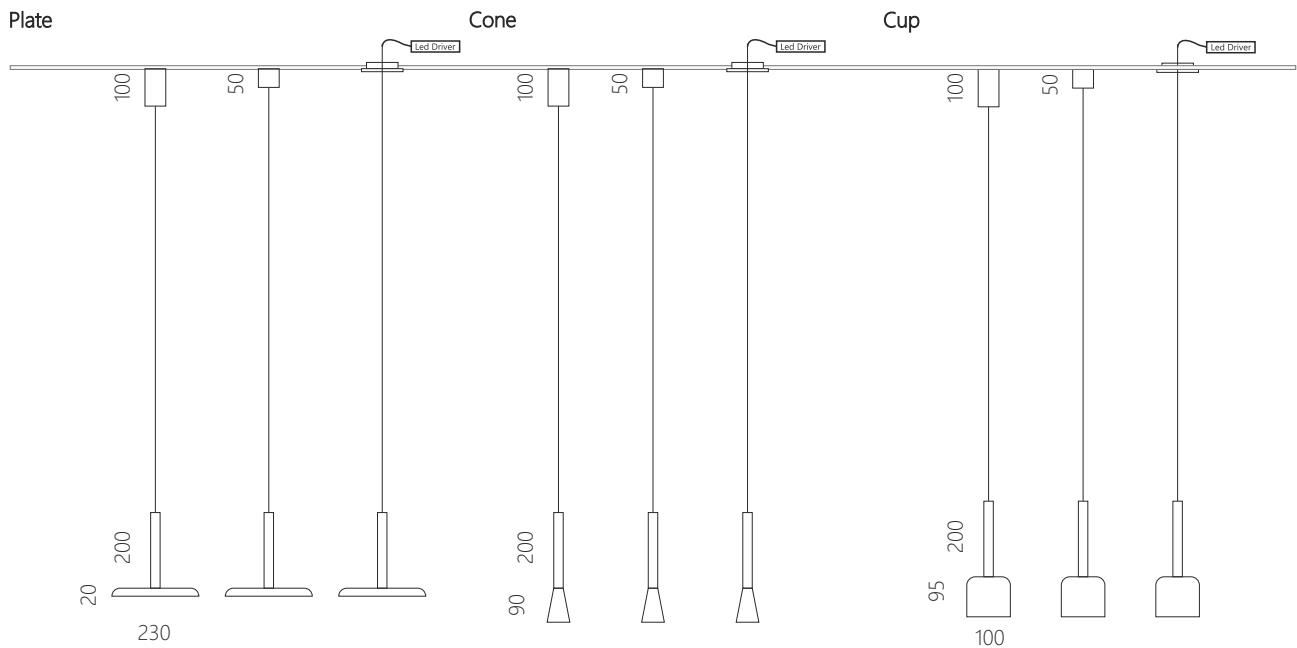

CUP CONE & PLATE TECH SHEET

Body colour

- Black
- White

Coax LED cable 2,8mm

- Black
- White
- Red
- Transparent

CE IP 20

Version 350mA

Nominal Current 350mA
 Color temperature 2700K, 3000K, 4000K
 CRI (Ra) 80
 Beam Angle : 12°, 25°, 40°
 Nominal Watage 3,2W 350lm
 Power suply to order separately

Version 220V

Nominal Voltage 220V AC
 Color temperature 2700K, 3000K, 4000K
 CRI (Ra) 80
 Beam Angle : 12°, 25°, 40°
 Nominal Watage 3,2W 350lm
 Power suply integrated in ceiling rosette h 100mm

Cup, Cone and Plate lamps are aluminium lamps which consist of a Twenty-five suspension lamp with various lamp shades. The lamps have an LED light source with three choices of optics and three choices of light temperature. They can be ordered either with a power supply integrated in a ceiling rosette (rosette height 100mm) or in a 350mA version (rosette height 50mm). The lamps come in black or white, but can be made in any other colour upon request. The cable is black and 2,8mm thick; also upon request with a textile finish (6,2mm thick) with a choice of over 20 different colours.