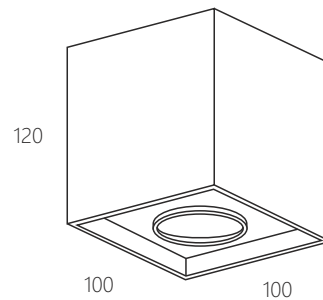

Box 100 Tech sheet

CE F IP 44

Body Colour

- White
- Black
- Iron Rust
- Anthracite
- Custom

Cover Plate

- White
- Black
- Custom

350mA

Nominal Wattage	12,3W
Nominal Luminous Flux	980 - 1500 lm
Colour Temperature	3000K, 4000K
Beam Angle	24°, 40°
Nomina Current	350mA
CRI (Ra)	80
IP	44
Power supply to order separately	

Gu10

Nominal Wattage	8W
Nominal Luminous Flux	575 lm
Colour Temperature	2700K, 3000K, 4000K
Beam Angle	36°
Nominal Voltage	220V AC
CRI (Ra)	80
IP	44

Box 100 is cube shape ceiling indoor/outdoor lamp. It has no visible outside screws. Lamp comes in four basic colours and can be made in any other on request. Lamp comes in 2 versions with Gu10 or High output LED module on 350mA.