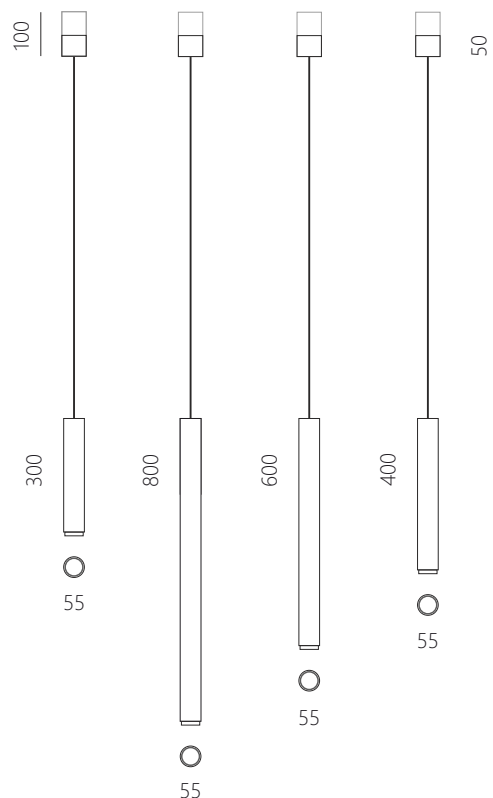

Fifty-five suspension tech sheet

CE F IP 20

GU 10

Nominal Wattage	8 W
Nominal Luminous Flux	575 lm
Colour Temperature	2700 K, 3000 K, 4000 K
Beam Angle	36°
Nominal Voltage	220V AC
CRI (Ra)	80

350mA

Nominal Wattage	12,3W
Nominal Luminous Flux	980 - 1500 lm
Colour Temperature	3000 K, 4000 K
Beam Angle	24°, 40°
Nominal Current	350 mA
CRI (Ra)	80
Power supply to order separately	

Body Colour

- White
- Black
- Custom

Shade Colour

- White
- Black
- Custom
- Aluminium
- Brass

220 V

Nominal Wattage	12,3W
Nominal Luminous Flux	980 - 1500 lm
Colour Temperature	3000 K, 4000 K
Beam Angle	24°, 40°
Nominal Voltage	220V AC
CRI (Ra)	80
Power supply integrated	

Fabric Cable Colour

The Fifty-five suspension lamp is a decorative ceiling lamp which is available in five sizes. It can be made in different sizes upon request. The standard colours are black and white. It can be made in any other colour upon request. The lamp has a minimal shade, separately coloured. It is possible to choose the colour of the textile cable from among 20 different colours. The basic version of a lamp has a GU10 LED lamp. Alternatively, there is a high output 350mA LED module with a choice of light angle and temperature colour, either with or without power supply.