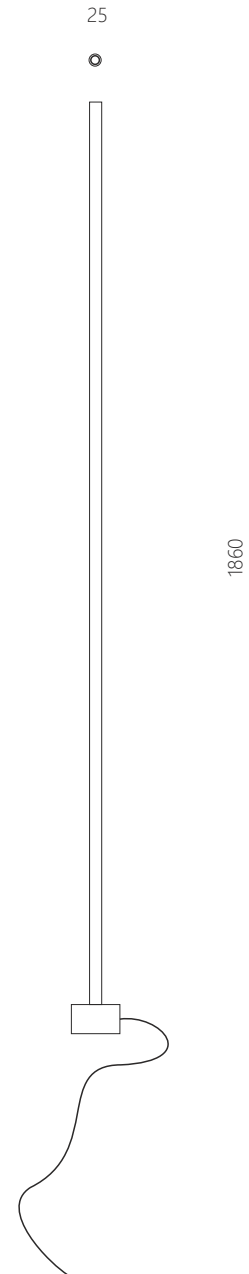

Twenty-five floor Tech Sheet

Body colour

- Black
- White
- Custom

CE V IP 20

Led driver included

Nominal Voltage	230V AC
Color Temperature	2700K,3000K,4000K
CRI (Ra)	80
Beam Angle	40°
Nominal Watage	3,5 W 350lm

Fabric Cable colours

The Twenty-five floor lamp is an aluminium lamp with an outer diameter of 25mm and 1860mm height with indirect lighting. The lamp has an LED light source with a choice of a three colour temperatures. It comes in black or white, or any other colour upon request. The lamp comes with a textile cable with a switch.