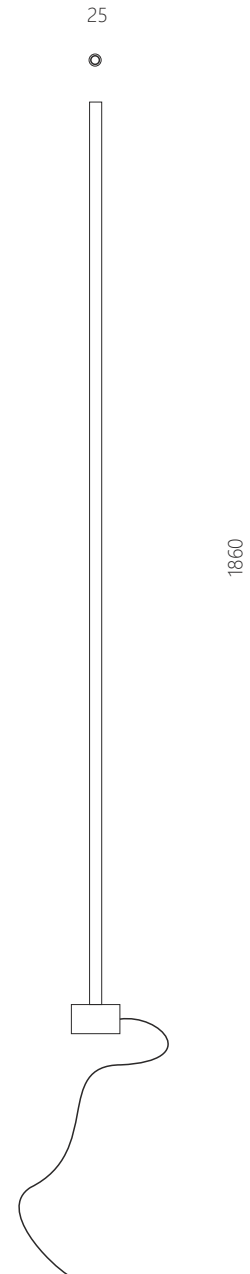

### Twenty-five floor Rust Tech Sheet

#### Body colour

 Rust

CE F IP 20

#### Led driver included

Nominal Voltage 230V AC  
Color Temperature 2700K,3000K,4000K  
CRI (Ra) 80  
Beam Angle 40°  
Nominal Watage 3,5 W 350lm

#### Fabric Cable colours

The Twenty-five floor lamp is an iron lamp with rust finish , outer diameter of 25mm and 1860mm height with indirect lighting. The lamp has an LED light source with a choice of a three colour temperatures.The lamp comes with a textile cable with a switch.