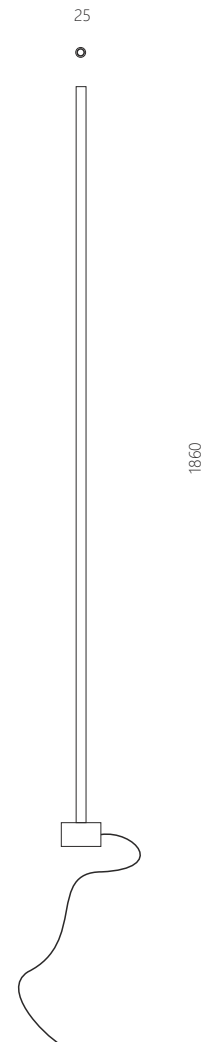

## Twenty-five floor Brass Tech Sheet

### Body colour

 Brass

CE  IP 20

### Led driver included

Nominal Voltage 230V AC  
Color Temperature 2700K,3000K,4000K  
CRI (Ra) 80  
Beam Angle 40°  
Nominal Watage 3,5 W 350lm

### Fabric Cable colours

The Twenty-five floor lamp is an brass lamp with an outer diameter of 25mm and 1860mm height with indirect lighting. The lamp has an LED light source with a choice of three colour temperatures. The lamp comes with a textile cable with a switch.