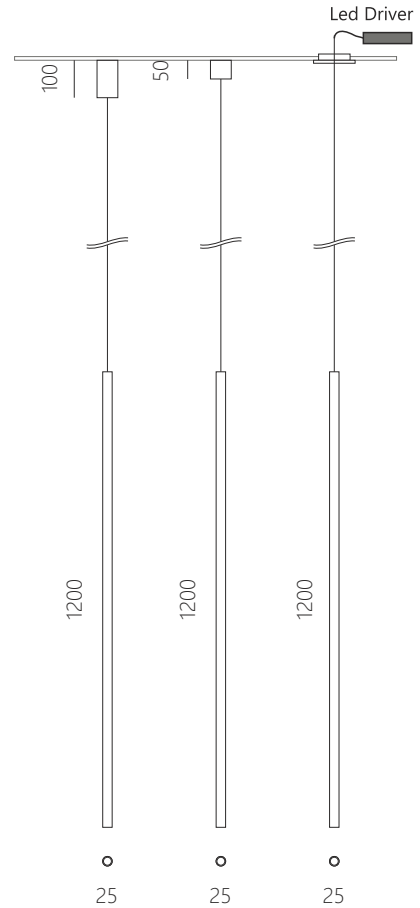

Twenty-five brass suspension tech sheet

CE F IP 20

**Version 350mA**

Nominal Current 350mA  
 Color temperature 2700K, 3000K, 4000K  
 CRI (Ra) 80  
 Beam Angle : 12°, 25°, 40°  
 Nominal Watage 3,2W 350lm  
 Power supply to order separately

**Version 220V**

Nominal Voltage 220V AC  
 Color temperature 2700K, 3000K, 4000K  
 CRI (Ra) 80  
 Beam Angle : 12°, 25°, 40°  
 Nominal Watage 3,2W 350lm  
 Power supply integrated in ceiling rosette h 100mm

**Body colour**

 Brass

**Coax LED cable 2,8mm**

 Black  
 White  
 Red  
 Transparent

The twenty-five brass suspension is an brass lamp with an outer diameter of 25 mm. It comes in standard length of 120 cm and it has LED light source with three choices of optics and three choices of light temperature. Comes in brushed brass finish . The lamp comes with 2.8 mm black LED cable