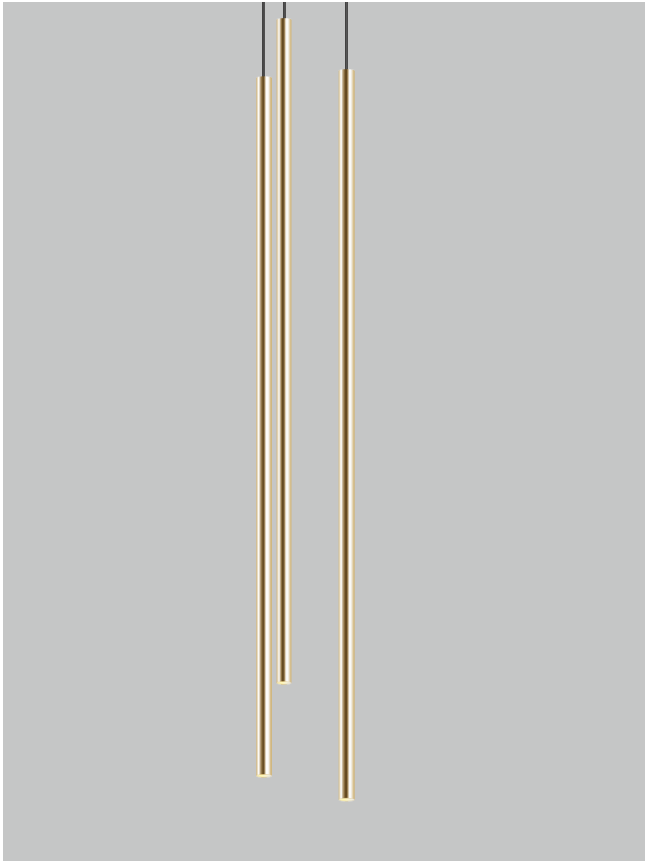

Twenty-five brass suspension tech sheet

CE F IP 20

**Version 350mA**

Nominal Current 350mA  
 Color temperature 2700K, 3000K, 4000K  
 CRI (Ra) 80  
 Beam Angle : 12°, 25°, 40°  
 Nominal Watage 3,2W 350lm  
 Power supply to order separately

**Version 220V**

Nominal Voltage 220V AC  
 Color temperature 2700K, 3000K, 4000K  
 CRI (Ra) 80  
 Beam Angle : 12°, 25°, 40°  
 Nominal Watage 3,2W 350lm  
 Power supply integrated in ceiling rosette h 100mm

**Body colour**

 Brass

**Coax LED cable 2,8mm**

 Black  
 White  
 Red  
 Transparent

The twenty-five brass suspension is an brass lamp with an outer diameter of 25 mm. It comes in standard length of 120 cm and it has LED light source with three choices of optics and three choices of light temperature. Comes in brushed brass finish . The lamp comes with 2.8 mm black LED cable