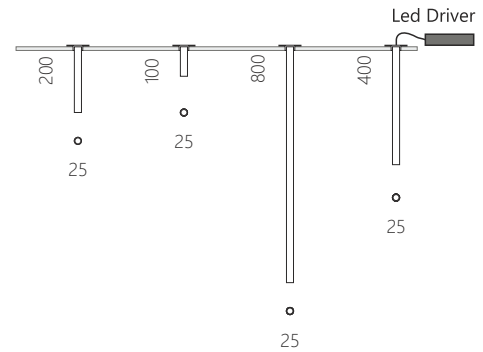

luminis lamps

Twenty-five snap in tech sheet

CE F IP 20

Body Colour

- White
- Black
- Custom

350mA

Nominal Current 350mA
Color temperature 2700K, 3000K, 4000K
CRI (Ra) 80
Beam Angle : 12°, 25°, 40°
Nominal Watage 3,2W 350lm
Power supply to order separately

The twenty-five snap-in lamp is a ceiling lamp with an outer diameter of 25 mm and comes with a preinstalled recessed rimless support. Lamps can be used individually or as a multiple installation with different lengths and colours. Our snap-in system is designed for simple installation in false plaster ceilings. The lamp comes in four standard sizes from 100 mm to 800 mm. Other sizes can be made upon request, but the power supply must be ordered separately.