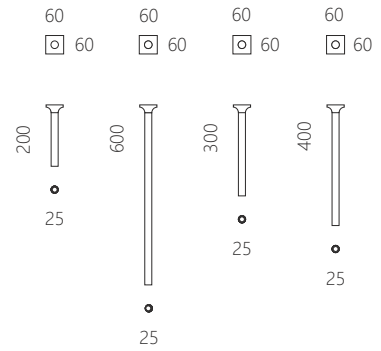

The Twenty-five ceiling

CE F IP 20

Body Colour

- White
- Black
- Custom

350mA

Nominal Current 350mA
Color temperature 2700K, 3000K, 4000K
CRI (Ra) 80
Beam Angle : 12°, 25°, 40°
Nominal Watage 3,2W 350lm
Power supply to order separately

The Twenty-five ceiling lamp is an aluminium lamp with a square base of 60 mm by 60 mm. The lamp has an outer diameter of 25 mm and comes in four standard lengths. The direct LED light source with its precise optics can be used in multiple installations. The lamp has no visible screw and is easily mounted on its base by means of a quick snap-on system. It comes in black or white. The lamp can be ordered in any colour or length upon request.